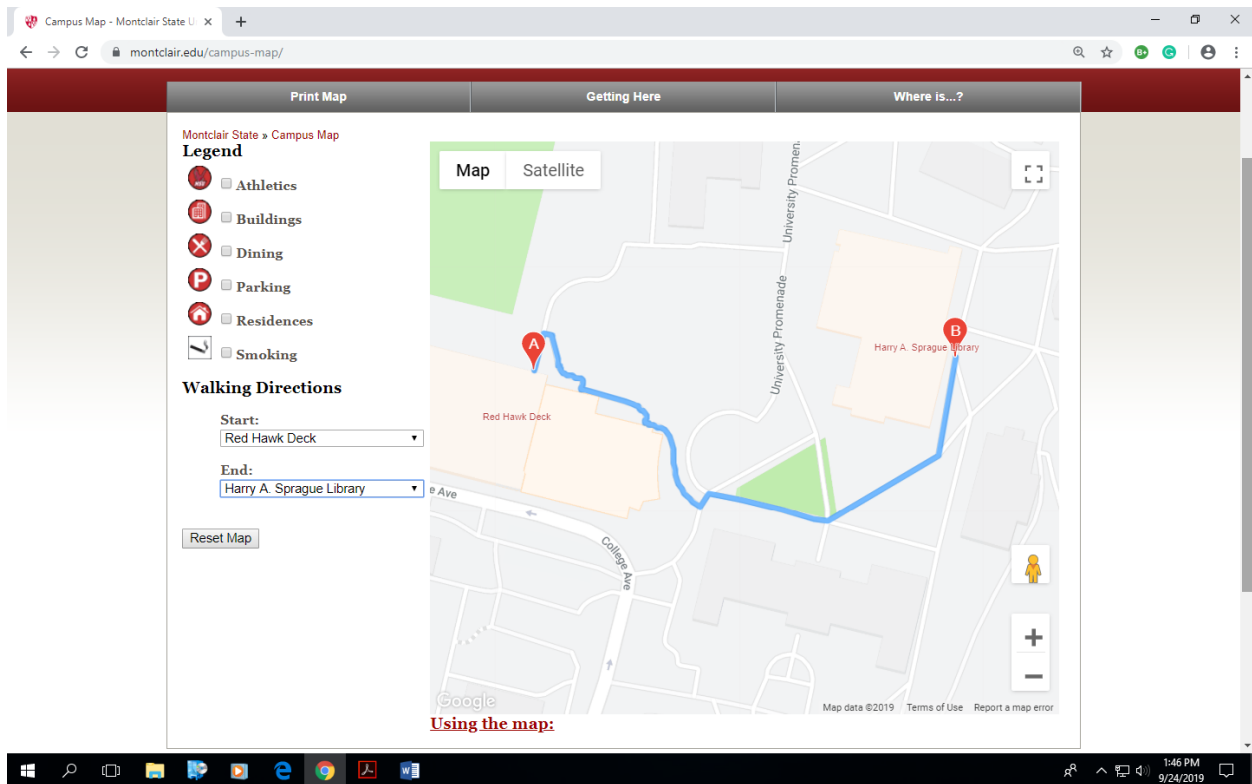

Montclair State University

Direction and Maps

Address:

Harry A. Sprague Library

1 Normal Avenue

Montclair, NJ 07043

Location: Room 203

Parking Lot:

Duration	Fee
0 – 30 minutes	FREE
31 – 60 minutes	\$2
1 – 2 hours	\$4
2 – 6 hours	\$8
6 – 8 hours	\$10
Up to 24 hours	\$12
Lost Ticket	\$12

Directions:

Montclair State University is on Valley Road and Normal Avenue, Montclair, NJ, one mile south of the junction of routes 3 and 46. It is located 14 miles from New York City. Nearest towns include Montclair, Clifton, and Little Falls.

Harry A. Sprague is located directly across from the School of Communication and Media. For detailed directions from the Red Hawk deck to the library please see this interactive campus map at the following link. <https://www.montclair.edu/campus-map/>

When using a GPS device, some devices will find the University address at 1 Normal Avenue and provide correct directions. Other GPS devices will provide directions with the 22 Normal Avenue or 22 East Normal Avenue. (Directly across the main entrance)